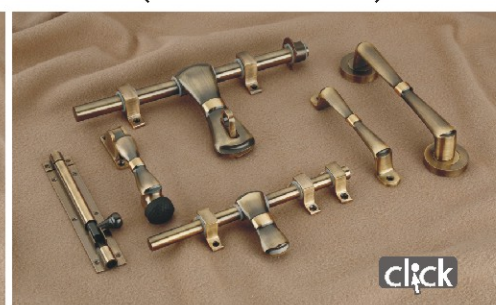

MODEL NO.804 IRON

SS FLEX TAPPER MORTICE

FLEX TAPPER ROSE HANDLE

MIST ROUND ROSE HANDLE

HOCKEY ROSE HANDLE

HOCKEY ROSE HANDLE

FLEX TAPPER ROSE HANDLE

MIST ROUND ROSE HANDLE

PIANO

ITALICA

RADO (brass kit SS rod)

NEO (brass kit SS rod)

ELITE (brass kit SS rod)

ALTROZE (brass kit SS rod)

CRYSTA (brass kit SS rod)

SS KIT MODEL NO. 11

SS KIT BOTTOM LINE

SS KIT MODEL NO. 50-50

SS KIT MODEL KIA

INTERLOCK ROUND

INTERLOCK SQUARE

SS KIT SQUARE DOT

SS KIT ZIG ZAG

SS KIT JENNIFER BLACK MATT