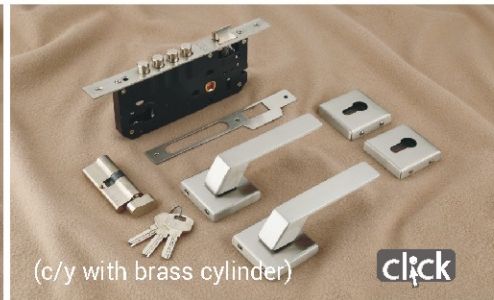

SS MIST ROUND MORTICE

SS 0025 MORTICE

MODEL NO.506 SBN

SS FLEX TAPPER MORTICE

SS MIST ROUND MORTICE

SS 0025 MORTICE

SS CURVE MORTICE

MODEL NO.804 IRON (k/y)

MODEL NO.804 IRON

SS FLEX TAPPER MORTICE

FLEX TAPPER ROSE HANDLE

MIST ROUND ROSE HANDLE

HOCKEY ROSE HANDLE

HOCKEY ROSE HANDLE

FLEX TAPPER ROSE HANDLE

MIST ROUND ROSE HANDLE

PIANO

ITALICA

RADO (brass kit SS rod)

NEO (brass kit SS rod)

ELITE (brass kit SS rod)

ALTROZE (brass kit SS rod)

CRYSTA (brass kit SS rod)

SS KIT MODEL NO. 11

L BRACKET (25mm x 75 mm)

TRIBOLT (one side knob one side key)

Up Coming

Up Coming

Up Coming

Up Coming

Up Coming

Up Coming