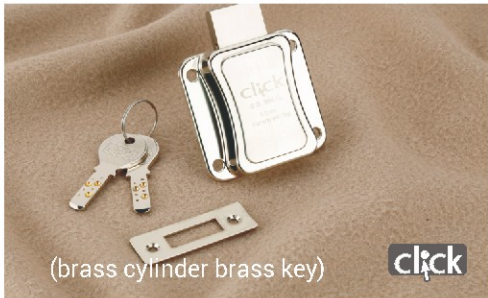

COPBOARD LOCK - SS 304 BODY