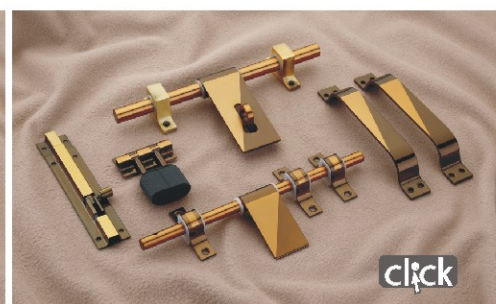

MODEL NO.804 IRON

SS FLEX TAPPER MORTICE

FLEX TAPPER ROSE HANDLE

MIST ROUND ROSE HANDLE

HOCKEY ROSE HANDLE

HOCKEY ROSE HANDLE

FLEX TAPPER ROSE HANDLE

MIST ROUND ROSE HANDLE

PIANO

ITALICA

RADO (brass kit SS rod)

NEO (brass kit SS rod)

ELITE (brass kit SS rod)

ALTROZE (brass kit SS rod)

CRYSTA (brass kit SS rod)

SS KIT MODEL NO. 11

SS KIT BOTTOM LINE

SS KIT MODEL NO. 50-50

SS KIT MODEL KIA

INTERLOCK ROUND

INTERLOCK SQUARE

SS KIT SQUARE DOT

SS KIT ZIG ZAG

SS KIT JENNIFER BLACK MATT