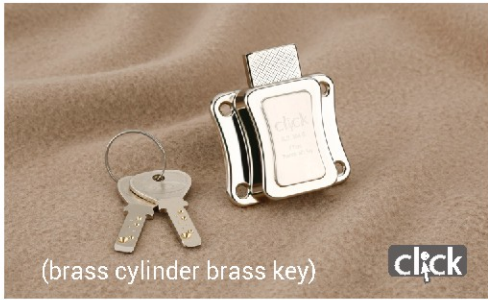

SS KIT JENNIFER MATT

SS LOOSE ITEM JENNIFER BLACK

ALUMINUM KIT ROYAL

ALUMINUM KIT GLANZA

ALUMINUM KIT ROCK

ALUMINUM KIT UNIQUE

ALUMINUM KIT KIA

MULTI LOCK - SS 304 BODY