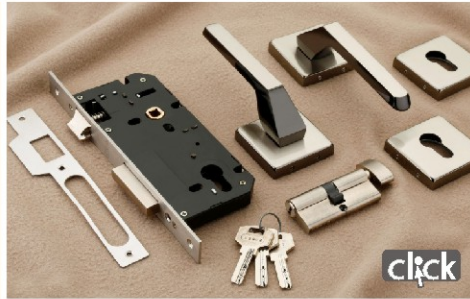

537 MORTICE Iron