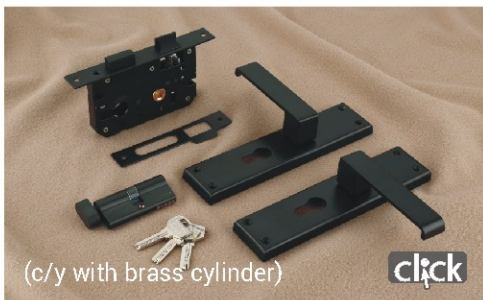

SS MIST ROUND MORTICE

SS 0025 MORTICE

MODEL NO.506 SBN

SS FLEX TAPPER MORTICE

SS MIST ROUND MORTICE

SS 0025 MORTICE

SS CURVE MORTICE

MODEL NO.804 IRON (k/y)

MODEL NO.804 IRON

SS FLEX TAPPER MORTICE

FLEX TAPPER ROSE HANDLE

MIST ROUND ROSE HANDLE

HOCKEY ROSE HANDLE

HOCKEY ROSE HANDLE

FLEX TAPPER ROSE HANDLE

MIST ROUND ROSE HANDLE

PIANO

ITALICA

RADO (brass kit SS rod)

NEO (brass kit SS rod)

ELITE (brass kit SS rod)

ALTROZE (brass kit SS rod)

CRYSTA (brass kit SS rod)

SS KIT MODEL NO. 11