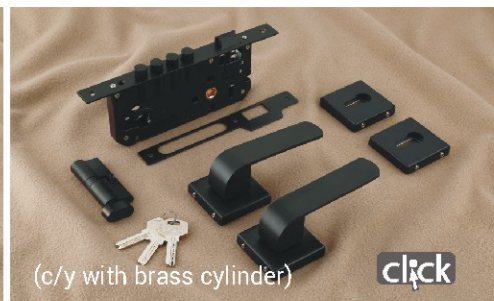

MODEL NO.804 IRON

SS FLEX TAPPER MORTICE

FLEX TAPPER ROSE HANDLE

MIST ROUND ROSE HANDLE

HOCKEY ROSE HANDLE

HOCKEY ROSE HANDLE

FLEX TAPPER ROSE HANDLE

MIST ROUND ROSE HANDLE

PIANO

ITALICA

RADO (brass kit SS rod)

NEO (brass kit SS rod)

ELITE (brass kit SS rod)

ALTROZE (brass kit SS rod)

CRYSTA (brass kit SS rod)

SS KIT MODEL NO. 11