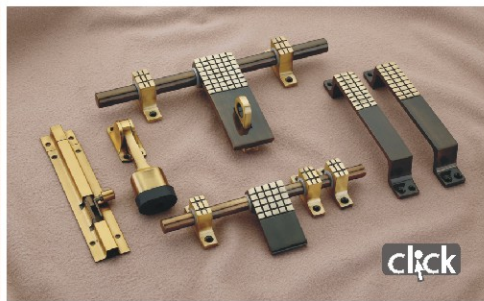

ALUMINUM KIT ROCK