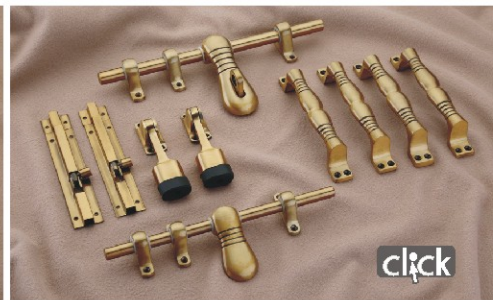

ALUMINUM KIT ROYAL