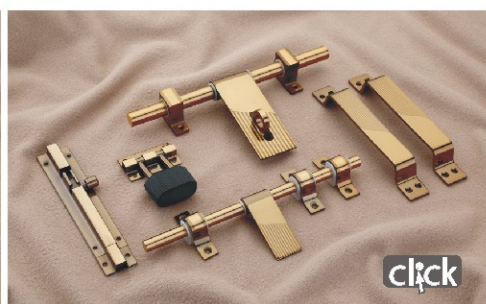

MODEL NO.804 IRON

SS FLEX TAPPER MORTICE

FLEX TAPPER ROSE HANDLE

MIST ROUND ROSE HANDLE

HOCKEY ROSE HANDLE

HOCKEY ROSE HANDLE

FLEX TAPPER ROSE HANDLE

MIST ROUND ROSE HANDLE

PIANO

ITALICA

RADO (brass kit SS rod)

NEO (brass kit SS rod)

ELITE (brass kit SS rod)

ALTROZE (brass kit SS rod)

CRYSTA (brass kit SS rod)

SS KIT MODEL NO. 11

SS KIT BOTTOM LINE

SS KIT MODEL NO. 50-50

SS KIT MODEL KIA

INTERLOCK ROUND

INTERLOCK SQUARE

SS KIT SQUARE DOT

SS KIT ZIG ZAG

SS KIT JENNIFER BLACK MATT

L BRACKET (25mm x 75 mm)

TRIBOLT (one side knob one side key)

Up Coming

Up Coming

Up Coming

Up Coming

Up Coming

Up Coming