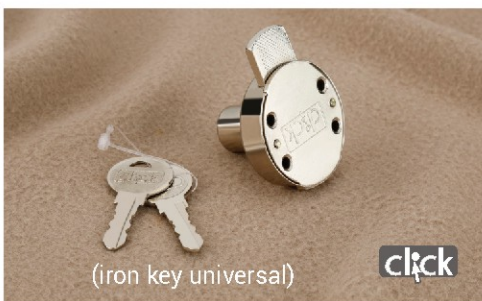

MULTI LOCK SQUARE

MULTI LOCK BUTTERFLY

COPBOARD LOCK - SS 304 BODY

COPBOARD LOCK

MULTI LOCK - SS 304 BODY

MULTI LOCK BUTTERFLY

MULTI LOCK ROUND HEAVY

COPBOARD LOCK - SS 304 BODY