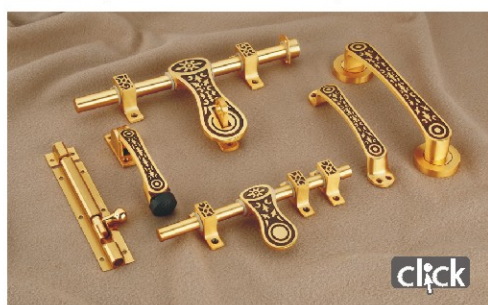

MODEL NO.804 IRON

SS FLEX TAPPER MORTICE

FLEX TAPPER ROSE HANDLE

MIST ROUND ROSE HANDLE

HOCKEY ROSE HANDLE

HOCKEY ROSE HANDLE

FLEX TAPPER ROSE HANDLE

MIST ROUND ROSE HANDLE

PIANO

ITALICA

RADO (brass kit SS rod)

NEO (brass kit SS rod)

ELITE (brass kit SS rod)

ALTROZE (brass kit SS rod)

CRYSTA (brass kit SS rod)

SS KIT MODEL NO. 11

SS KIT BOTTOM LINE

SS KIT MODEL NO. 50-50

SS KIT MODEL KIA

INTERLOCK ROUND

INTERLOCK SQUARE

SS KIT SQUARE DOT

SS KIT ZIG ZAG

SS KIT JENNIFER BLACK MATT