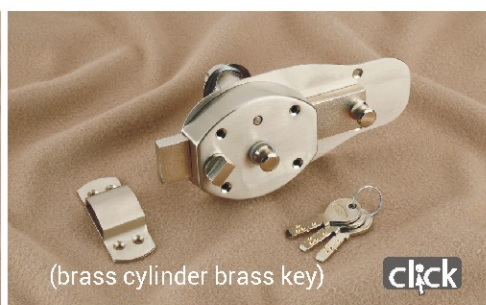

PIANO

ITALICA

RADO (brass kit SS rod)

NEO (brass kit SS rod)

ELITE (brass kit SS rod)

ALTROZE (brass kit SS rod)

CRYSTA (brass kit SS rod)

SS KIT MODEL NO. 11

SS KIT BOTTOM LINE

SS KIT MODEL NO. 50-50

SS KIT MODEL KIA

INTERLOCK ROUND

INTERLOCK SQUARE

SS KIT SQUARE DOT

SS KIT ZIG ZAG

SS KIT JENNIFER BLACK MATT