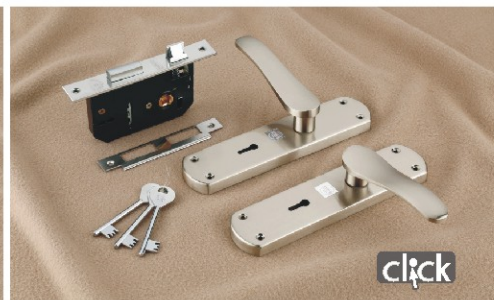

MODEL NO.804 IRON (k/y)