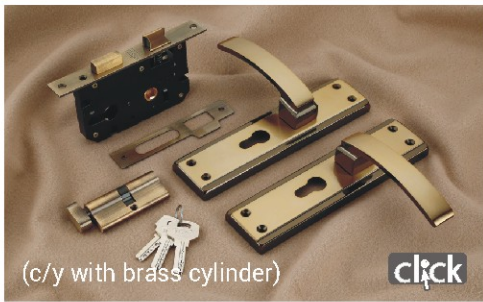

MODEL NO.506 SBN