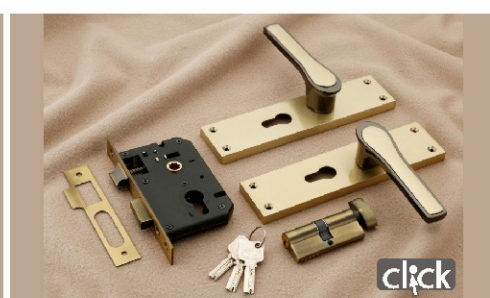

0.43 MORTICE