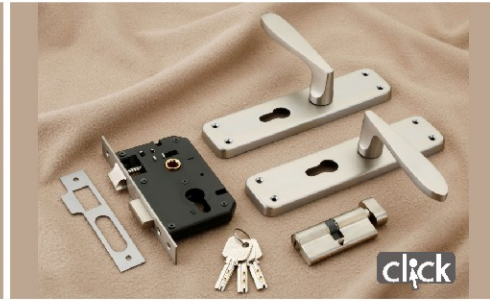

ALL CLICK PRODUCTS
MORTICE HANDLE | ROSE HANDLE | BRASS KIT

Exclusive
furniture hardware

PRODUCTS
c a t a l o g u e

KUTBI ENTERPRISES

www.kutbienterprises.com

0.58 MORTICE (8 inch)

0.68 MORTICE (8 inch)

805 MORTICE (Iron)

COPBOARD LOCK

SLIDING LOCK

SS L BUTTON

SS L BUTTON

TRILATCH (one side knob one side key)

TRIBOLT

CONCEALED SOCKET - 25mm

CONCEALED SOCKET - 25mm

L BRACKET (25mm x 75 mm)

TRIBOLT (one side knob one side key)

Up Coming

Up Coming

Up Coming

Up Coming

Up Coming

Up Coming