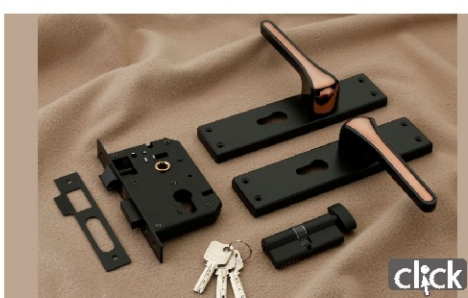

0.68 MORTICE (10 inch)