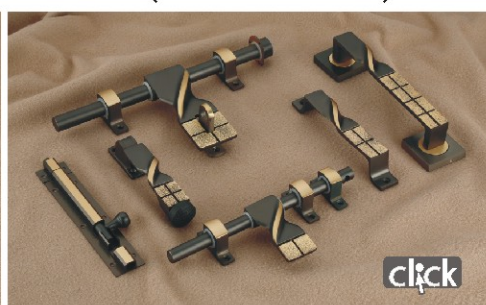

MODEL NO.804 IRON

SS FLEX TAPPER MORTICE

FLEX TAPPER ROSE HANDLE

MIST ROUND ROSE HANDLE

HOCKEY ROSE HANDLE

HOCKEY ROSE HANDLE

FLEX TAPPER ROSE HANDLE

MIST ROUND ROSE HANDLE

PIANO

ITALICA

RADO (brass kit SS rod)

NEO (brass kit SS rod)

ELITE (brass kit SS rod)

ALTROZE (brass kit SS rod)

CRYSTA (brass kit SS rod)

SS KIT MODEL NO. 11

SS KIT BOTTOM LINE

SS KIT MODEL NO. 50-50

SS KIT MODEL KIA

INTERLOCK ROUND

INTERLOCK SQUARE

SS KIT SQUARE DOT

SS KIT ZIG ZAG

SS KIT JENNIFER BLACK MATT

L BRACKET (25mm x 75 mm)

TRIBOLT (one side knob one side key)

Up Coming

Up Coming

Up Coming

Up Coming

Up Coming

Up Coming