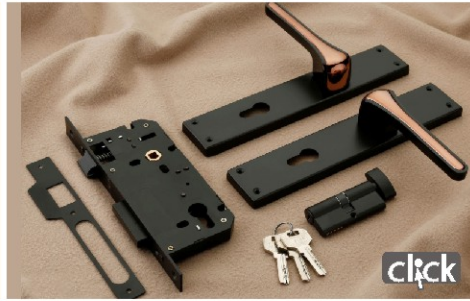

ALL CLICK PRODUCTS
MORTICE HANDLE | ROSE HANDLE | BRASS KIT

Exclusive
furniture hardware

PRODUCTS
c a t a l o g u e

KUTBI ENTERPRISES

www.kutbienterprises.com

0.58 MORTICE (8 inch)

0.68 MORTICE (8 inch)

805 MORTICE (Iron)

PIANO

ITALICA

RADO (brass kit SS rod)

NEO (brass kit SS rod)

ELITE (brass kit SS rod)

ALTROZE (brass kit SS rod)

CRYSTA (brass kit SS rod)

SS KIT MODEL NO. 11

COPBOARD LOCK

SLIDING LOCK

SS L BUTTON

SS L BUTTON

TRILATCH (one side knob one side key)

TRIBOLT

CONCEALED SOCKET - 25mm

CONCEALED SOCKET - 25mm

L BRACKET (25mm x 75 mm)

TRIBOLT (one side knob one side key)

Up Coming

Up Coming

Up Coming

Up Coming

Up Coming

Up Coming