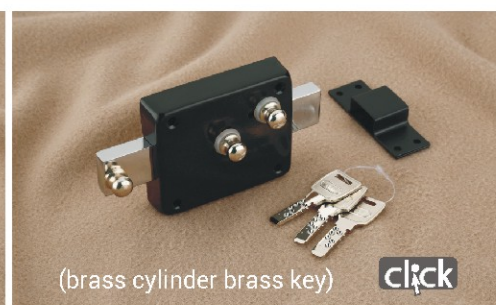

PIANO

ITALICA

RADO (brass kit SS rod)

NEO (brass kit SS rod)

ELITE (brass kit SS rod)

ALTROZE (brass kit SS rod)

CRYSTA (brass kit SS rod)

SS KIT MODEL NO. 11

SS KIT BOTTOM LINE

SS KIT MODEL NO. 50-50

SS KIT MODEL KIA

INTERLOCK ROUND

INTERLOCK SQUARE

SS KIT SQUARE DOT

SS KIT ZIG ZAG

SS KIT JENNIFER BLACK MATT