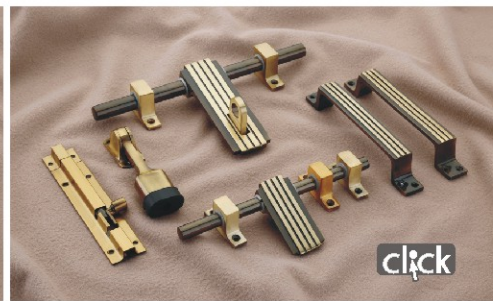

SS KIT JENNIFER MATT

SS LOOSE ITEM JENNIFER BLACK

ALUMINUM KIT ROYAL

ALUMINUM KIT GLANZA

ALUMINUM KIT ROCK

ALUMINUM KIT UNIQUE

ALUMINUM KIT KIA

MULTI LOCK - SS 304 BODY

MULTI LOCK SQUARE

MULTI LOCK BUTTERFLY

COPBOARD LOCK - SS 304 BODY

COPBOARD LOCK

MULTI LOCK - SS 304 BODY

MULTI LOCK BUTTERFLY

MULTI LOCK ROUND HEAVY

COPBOARD LOCK - SS 304 BODY