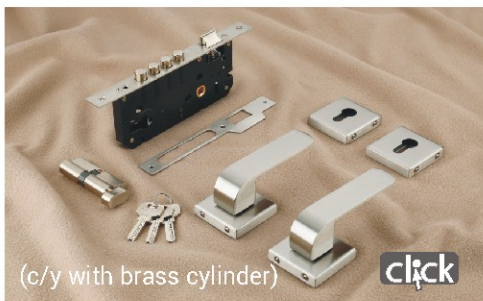

MODEL NO.804 IRON

SS FLEX TAPPER MORTICE

FLEX TAPPER ROSE HANDLE

MIST ROUND ROSE HANDLE

HOCKEY ROSE HANDLE

HOCKEY ROSE HANDLE

FLEX TAPPER ROSE HANDLE

MIST ROUND ROSE HANDLE

PIANO

ITALICA

RADO (brass kit SS rod)

NEO (brass kit SS rod)

ELITE (brass kit SS rod)

ALTROZE (brass kit SS rod)

CRYSTA (brass kit SS rod)

SS KIT MODEL NO. 11