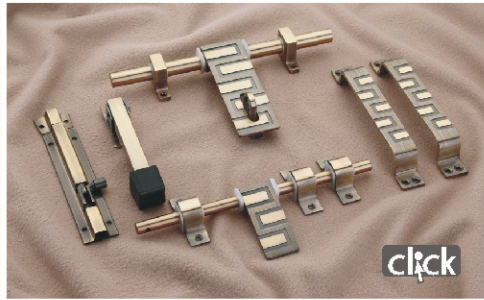

PIANO

ITALICA

RADO (brass kit SS rod)

NEO (brass kit SS rod)

ELITE (brass kit SS rod)

ALTROZE (brass kit SS rod)

CRYSTA (brass kit SS rod)

SS KIT MODEL NO. 11

SS KIT BOTTOM LINE

SS KIT MODEL NO. 50-50

SS KIT MODEL KIA

INTERLOCK ROUND

INTERLOCK SQUARE

SS KIT SQUARE DOT

SS KIT ZIG ZAG

SS KIT JENNIFER BLACK MATT

L BRACKET (25mm x 75 mm)

TRIBOLT (one side knob one side key)

Up Coming

Up Coming

Up Coming

Up Coming

Up Coming

Up Coming