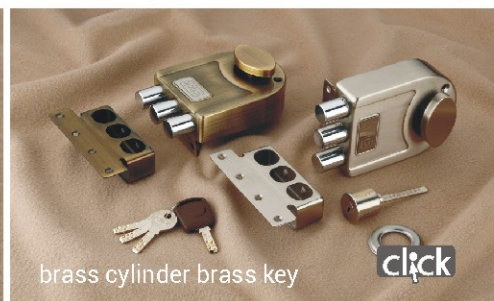

TRIBOLT (one side knob one side key)

Up Coming

Up Coming

Up Coming

Up Coming

Up Coming

Up Coming