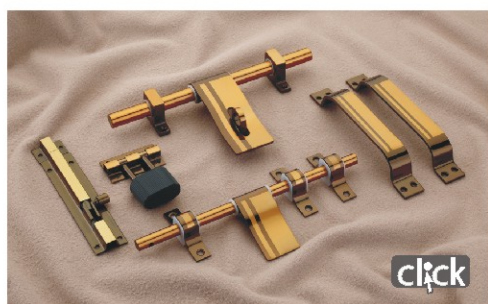

MODEL NO.804 IRON

SS FLEX TAPPER MORTICE

FLEX TAPPER ROSE HANDLE

MIST ROUND ROSE HANDLE

HOCKEY ROSE HANDLE

HOCKEY ROSE HANDLE

FLEX TAPPER ROSE HANDLE

MIST ROUND ROSE HANDLE

PIANO

ITALICA

RADO (brass kit SS rod)

NEO (brass kit SS rod)

ELITE (brass kit SS rod)

ALTROZE (brass kit SS rod)

CRYSTA (brass kit SS rod)

SS KIT MODEL NO. 11