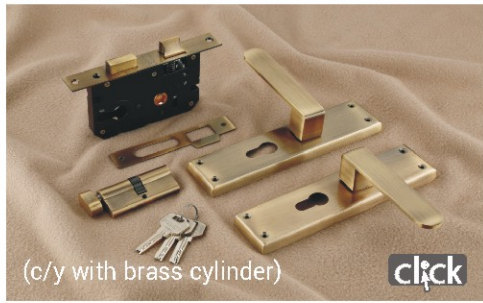

ALL CLICK PRODUCTS
MORTICE HANDLE | ROSE HANDLE | BRASS KIT

Exclusive
furniture hardware

PRODUCTS
c a t a l o g u e

KUTBI ENTERPRISES

www.kutbienterprises.com

0.58 MORTICE (8 inch)

0.68 MORTICE (8 inch)

805 MORTICE (Iron)

809 MORTICE (Iron)

537 MORTICE Iron

0.58 MORTICE (10 inch)

0.68 MORTICE (10 inch)

801 MORTICE (8 inch) Iron

0.43 MORTICE

537 MORTICE (8 inch) Iron

SS MIST ROUND MORTICE

PIANO

ITALICA

RADO (brass kit SS rod)

NEO (brass kit SS rod)

ELITE (brass kit SS rod)

ALTROZE (brass kit SS rod)

CRYSTA (brass kit SS rod)

SS KIT MODEL NO. 11

L BRACKET (25mm x 75 mm)

TRIBOLT (one side knob one side key)

Up Coming

Up Coming

Up Coming

Up Coming

Up Coming

Up Coming