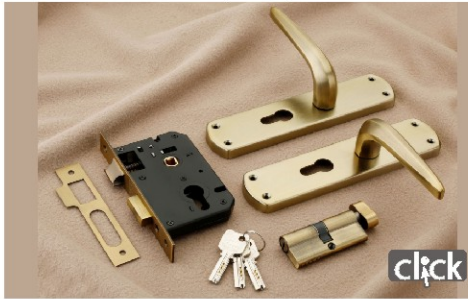

809 MORTICE (Iron)