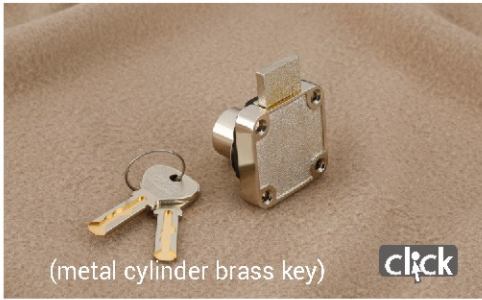

MULTI LOCK SQUARE