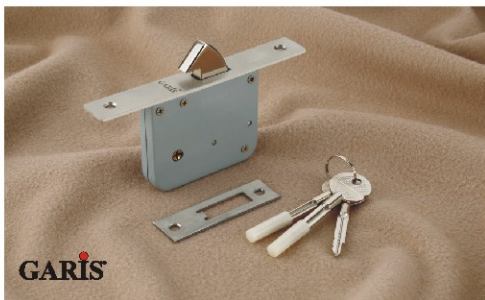

CY-044 10" PLATE

CY-3010 10" PLATE

CY-3012 10" PLATE

KEY HOLE

LOCK BODY CYLINDER

BRASS LOCK BODY

BRASS BATHROOM LATCH

BRASS ROLLER LOCK BODY

BRASS CYLINDER WITH KEY

BRASS CYLINDER COIN

BRASS HALF CYLINDER

COMBO LOCK BODY CYLINDER SS

SLIDING DOOR LOCK SINGLE

STAR KEY DED LOCK

SLIDING DOOR LOCK SINGLE

DED LOCK + KH