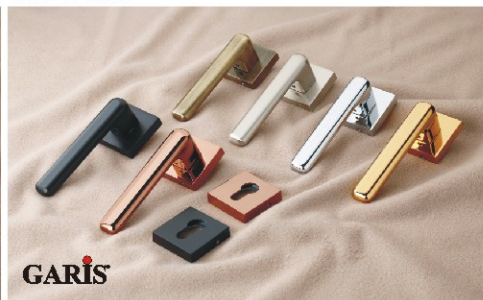

KM 3018

KM 3010