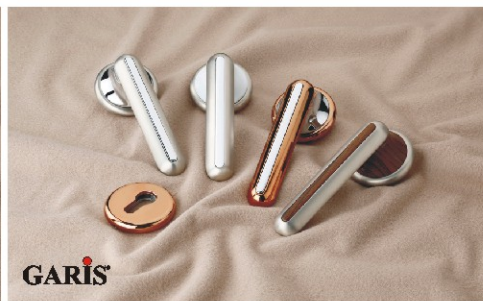

KM 3011

KM 3017