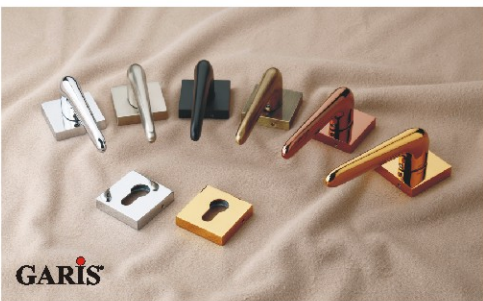

ROSE | MORTISE HANDLE

KM 043