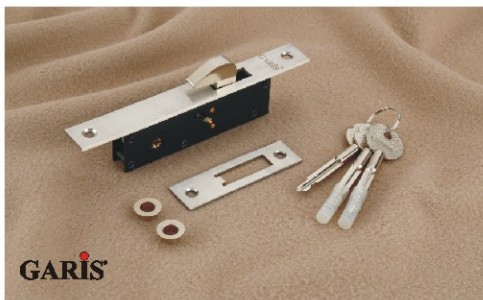

CY-044 10" PLATE

CY-3010 10" PLATE

CY-3012 10" PLATE

KEY HOLE

LOCK BODY CYLINDER

BRASS LOCK BODY

BRASS BATHROOM LATCH

BRASS ROLLER LOCK BODY

BRASS CYLINDER WITH KEY

BRASS CYLINDER COIN

BRASS HALF CYLINDER

COMBO LOCK BODY CYLINDER SS

SLIDING DOOR LOCK SINGLE

STAR KEY DED LOCK

SLIDING DOOR LOCK SINGLE

DED LOCK + KH