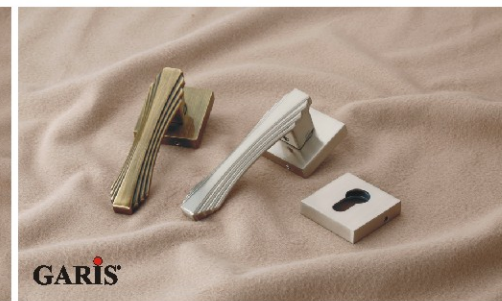

ROSE | MORTISE HANDLE

KM 3011