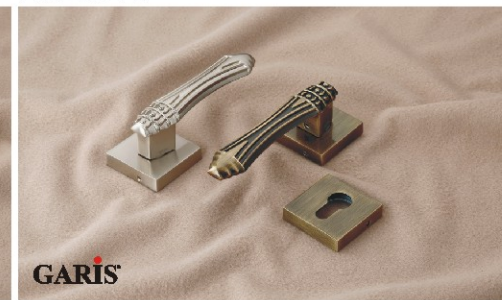

ROSE | MORTISE HANDLE

KM 3018