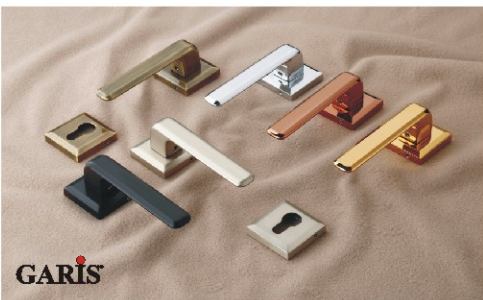

ROSE | MORTISE HANDLE

KM 3020