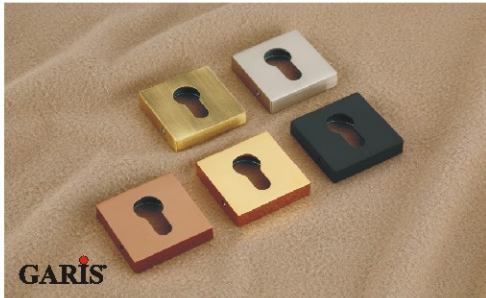

CY-044 10" PLATE

CY-3010 10" PLATE

CY-3012 10" PLATE

KEY HOLE

LOCK BODY CYLINDER

BRASS LOCK BODY

BRASS BATHROOM LATCH

BRASS ROLLER LOCK BODY