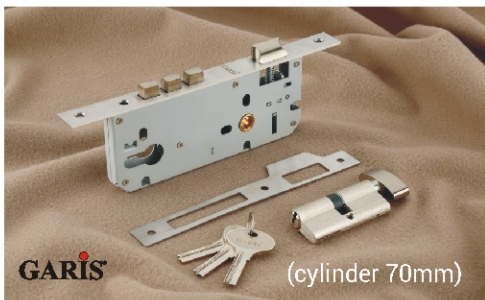

CY-044 10" PLATE

CY-3010 10" PLATE

CY-3012 10" PLATE

KEY HOLE

LOCK BODY CYLINDER

BRASS LOCK BODY

BRASS BATHROOM LATCH

BRASS ROLLER LOCK BODY

BRASS CYLINDER WITH KEY

BRASS CYLINDER COIN

BRASS HALF CYLINDER

COMBO LOCK BODY CYLINDER SS

SLIDING DOOR LOCK SINGLE

STAR KEY DED LOCK

SLIDING DOOR LOCK SINGLE

DED LOCK + KH