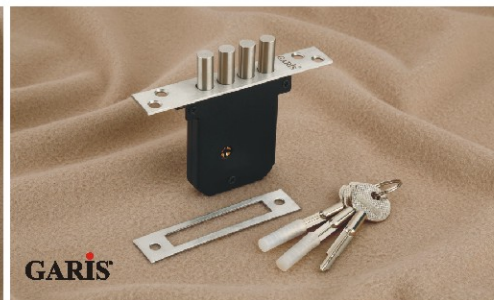

STAR KEY DED LOCK 4B

Up Coming

Up Coming

Up Coming