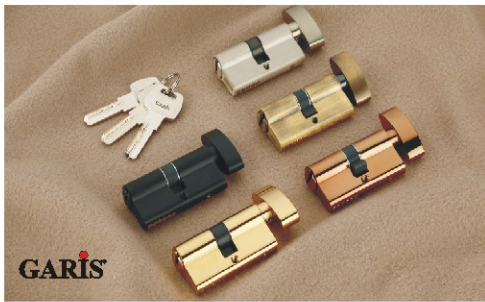

CY-044 10" PLATE

CY-3010 10" PLATE

CY-3012 10" PLATE

KEY HOLE

LOCK BODY CYLINDER

BRASS LOCK BODY

BRASS BATHROOM LATCH

BRASS ROLLER LOCK BODY

BRASS CYLINDER WITH KEY

BRASS CYLINDER COIN

BRASS HALF CYLINDER

COMBO LOCK BODY CYLINDER SS

SLIDING DOOR LOCK SINGLE

STAR KEY DED LOCK

SLIDING DOOR LOCK SINGLE

DED LOCK + KH