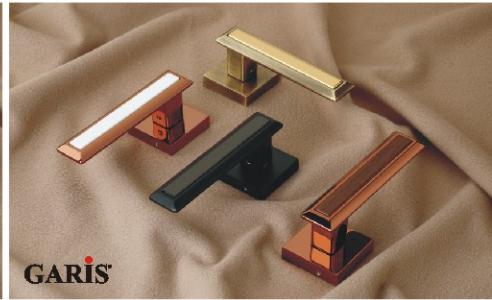

ROSE | MORTISE HANDLE

KM 3025