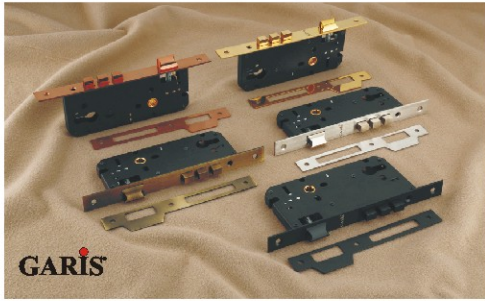

CY-044 10" PLATE

CY-3010 10" PLATE

CY-3012 10" PLATE

KEY HOLE

LOCK BODY CYLINDER

BRASS LOCK BODY

BRASS BATHROOM LATCH

BRASS ROLLER LOCK BODY

BRASS CYLINDER WITH KEY

BRASS CYLINDER COIN

BRASS HALF CYLINDER

COMBO LOCK BODY CYLINDER SS

SLIDING DOOR LOCK SINGLE

STAR KEY DED LOCK

SLIDING DOOR LOCK SINGLE

DED LOCK + KH