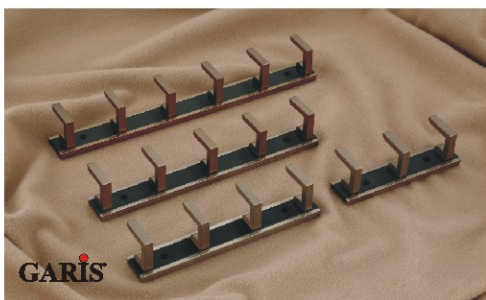

MAGNET | DOOR STOPPER | KNOB | KHUTI | HANDLE

HANGER 171

Up Coming