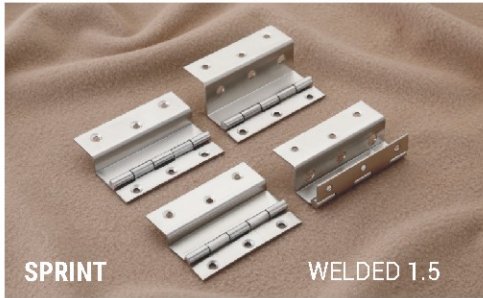

SPRINT- (SS) W-HINGIS

SPRINT

WELDED 1.5 / LOCKING 1.5

SPRINT- (SS) L-HINGIS

SPRINT

WELDED 1.5

PARTH-SS SCREW PHILIPS HEAD

PARTH